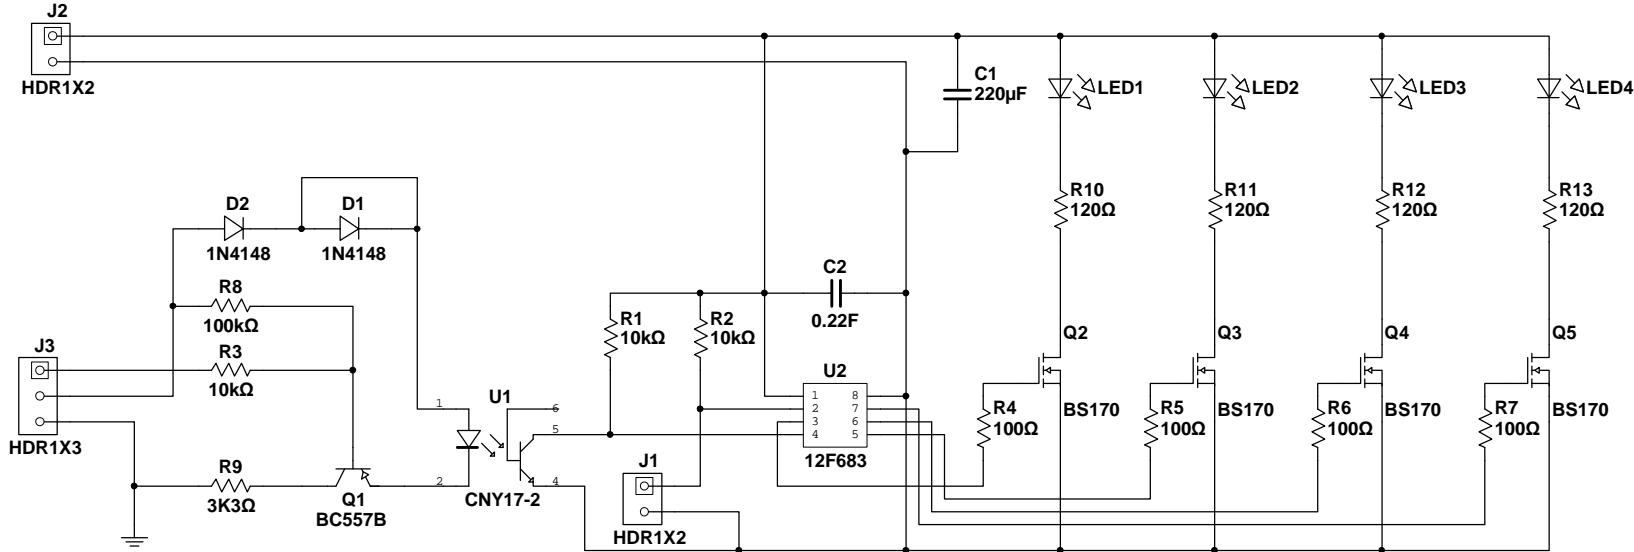

TOUREL 4

REV: 1.0	DATE: 2011-04-26	ENG: A.S.
PROJECT: Tourel4		
COMPANY: Acetronics		
ADDRESS: 7, Impasse des Montoirs		
CITY: NESLE Normandeuse		
COUNTRY: F 76340		
INITIAL: 2011-04-23	PAGE: 1	OF: 1